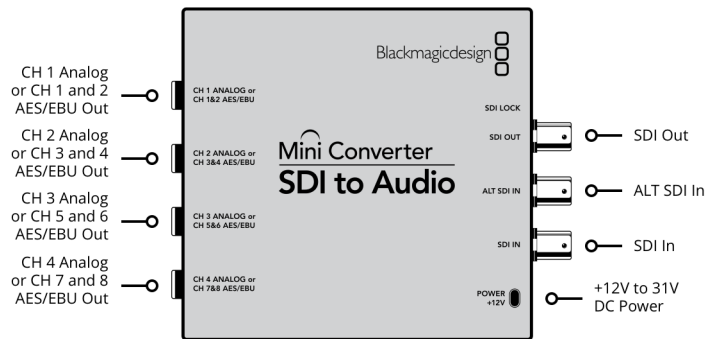

Mini Converter SDI to Audio

The perfect way to de-embed audio from any SDI source in SD and HD formats up to 1080p60! Audio is output on ¼" connectors for balanced analog and AES/EBU audio output to equipment such as mixers, analog decks, audio monitors and more. Mini Converter SDI to Audio is the ideal SD/HD SDI audio de-embedder for when you don't need the cost of the Ultra HD model!

Connections

SDI Video Inputs

1 x SD, HD or 3G-SDI.
1 x ALT SDI Input for automatic switch over if main input fails.

SDI Video Outputs

1 x SDI Loop Output.

Analog Audio Outputs

4 channels of professional balanced analog audio.

Digital Audio Outputs

8 channels of professional balanced AES/EBU audio.

SDI Redundant Inputs

Automatically switches over if main SDI input is lost.

Multi Rate Support

Auto detection of SD, HD or 3G-SDI.

Updates and Configuration

Via USB 2.0 high speed. (480 Mb/s)

Reclocking

Yes

Standards

SD Video Standards

525i59.94 NTSC, 625i50 PAL